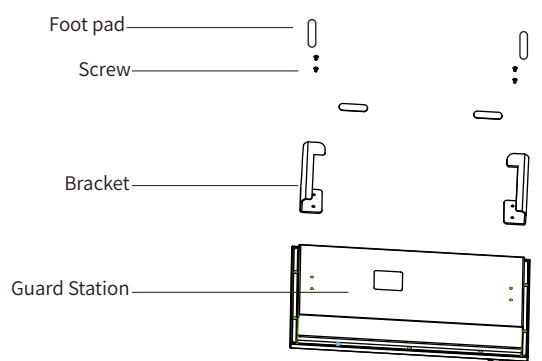

Device interfaces

Net Port	1*RJ-45
Power Port	1

Display parameters

Operation method	Capactive touch
Size	10.1-inch
Resolution	1280 × 800

Audio parameters

Audio Encoding	G.711
Speaker	Built-in loudspeaker
Microphone	-54±2dB

Network parameters

Wi-Fi	-
Protocol	TCP/IP, RTSP, RTP, UDP, DTMF, HTTP, FTP, DHCP, DNS

General

Installation	Desktop
Color	Sliver
Dimensions	336×210×34mm
Working Temperature	-10°C ~ +50°C
Storage Temperature	-40°C ~ +70°C
Protection Grade	IP30
Standby Power Consumption	≤3W
Max Power Consumption	≤8W
Power	12-24VDC (±10%)
Weight	With package: - Without package: 2.0kg

Ordering Information

model	description
EH-GU-G05-EN1	Guard Station (Sliver)

Installation

Application

- Apartment
- Office